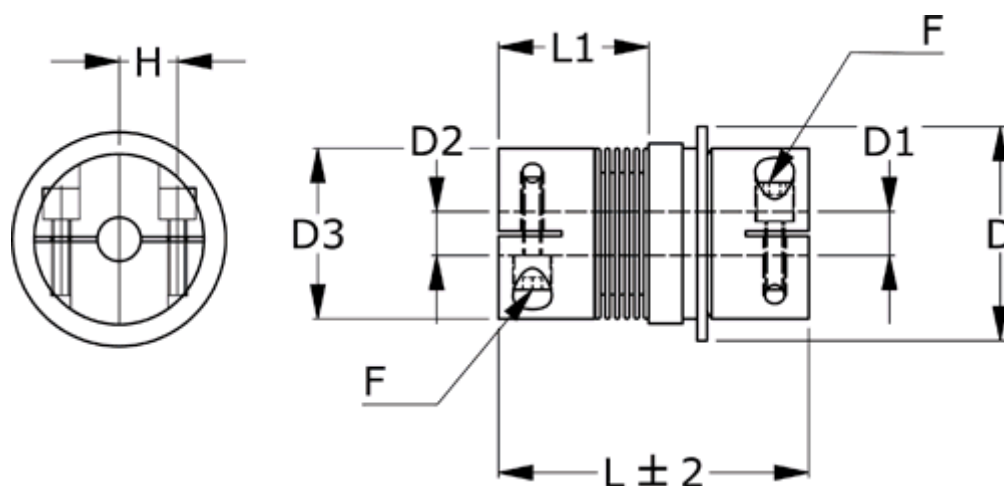

Article number: 335013001405560D2

Description: Safety coupling BKK 300 multiposition  
Length 140 mm, bore 55/60 mm, TKn max 300 NM

## Measures

D = 119  
D1 = 60  
D2 = 55  
D3 = 110.0  
F = M12  
H = 39.0  
L = 140  
L1 = 67.0

Nom. torque NM (TKn) = 300NM overload torque range 2  
Position engagement = C = Synchronous  
s = 2.0